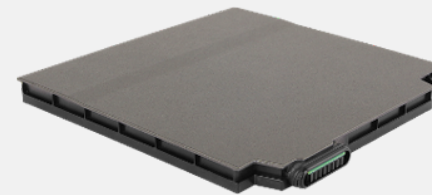

STANDARD BATTERY 4070 MAH (1-PACK)

Features & Benefits

The additional battery pack ensures that you can always have a spare battery charged in case you run out of power on your device while out in the field.

Product Information

Battery Type : Li-ion
Voltage : 11.61V
Capacity : Typical 4070mAh ; min. 3800mAh
Number of cell : 3S2P
Dimensions : L 140 x W 136 x H 10.7mm
Weight : 305g

SKU ID

GBM6XA