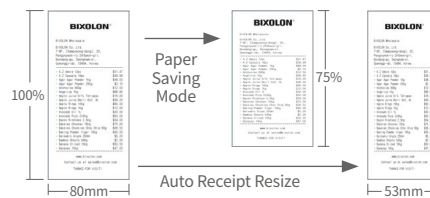

Cost-efficiency

- Various software and firmware settings for paper saving functions
- Paper saving mode, reducing the length of a receipt up to 25%
- Auto receipt resize, 80 - 58mm auto paper reduction function
- Anywhere Anyfont™ (Unicode) removes the need to write multiple code pages for every language
- Compatible with all major operating systems including Android™, iOS™ and Windows®