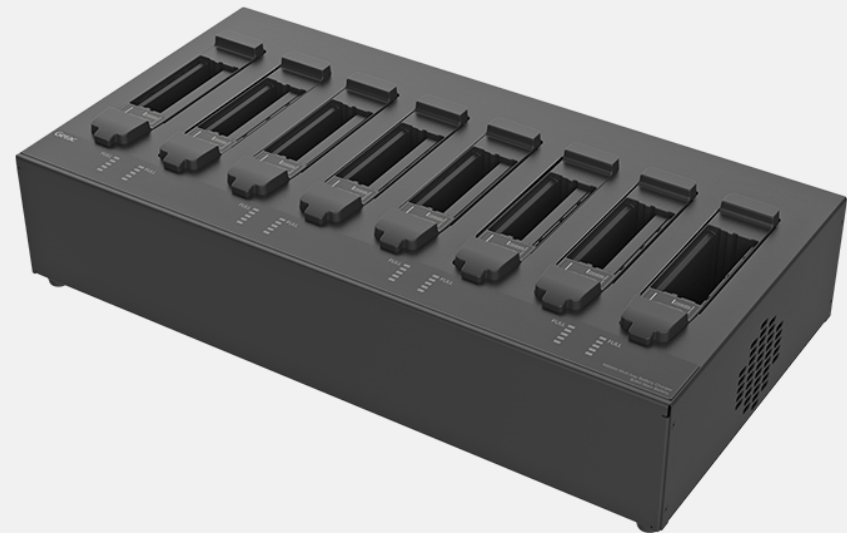

## Features & Benefits

Getac B360 External Dual-Bay Charger is designed to charge up to 2 B360 batteries at the same time. It provides you the benefit of charging and storing the 2 batteries together when there are limited space and power sockets. The two bays have two channels, each with their own LED power indicators. The integrated five-light LED power indicators display the charge of each battery.

### SKU ID

GCECEL (EU Power Cord)

GCECUL (US Power Cord)

GCECKL (UK Power Cord)

GCECAL (AU Power Cord)

GCECCL (CHN Power Cord)

GCECTL (TW Power Cord)

# B360 SPARE MAIN BATTERY

## Features & Benefits

The Getac B360 Spare Main Battery is designed to provide the main power source for your device when the AC adapter is not connected. It is designed with an LED power indicator and status check button, which allows users to identify the battery capacity status at a push of a button.