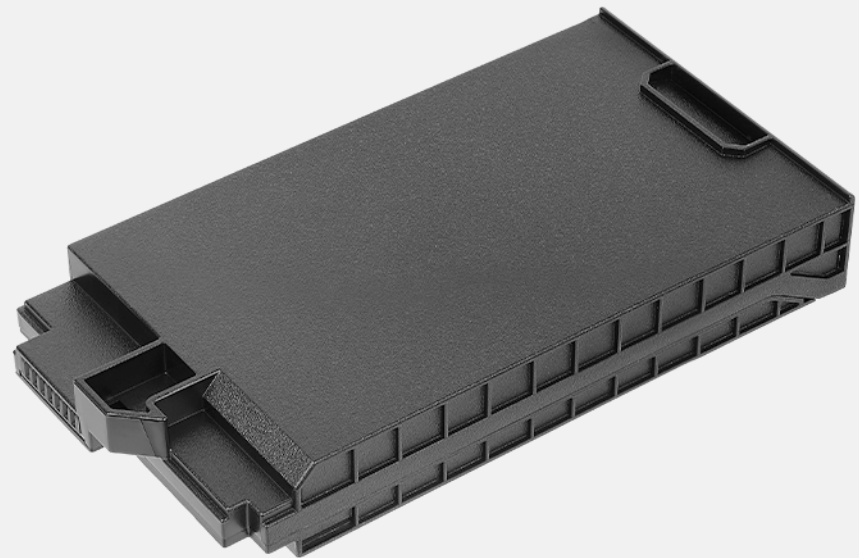

MAIN BATTERY & 2ND BATTERY

FEATURES & BENEFITS

The S410 Spare Main Battery is designed to provide main power source for device when AC adapter is not connected/charged.

Product Information

Battery Type : Lithium-ion 6 cells, 74.5WH
Nominal Voltage : 10.8V
Capacity : 6900mAh
Battery Pack Weight : 330g

SKU ID

GBM6X6