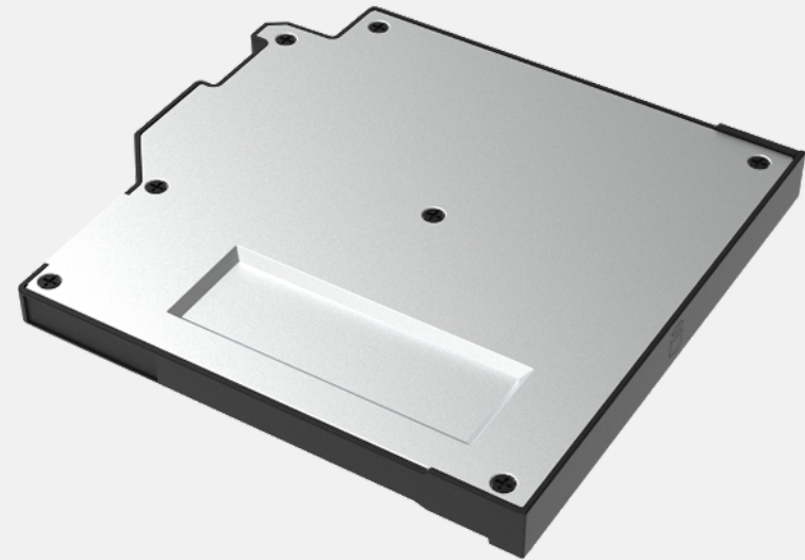

Product Information

Dimensions : L 405 x W 330 x D 100mm
Weight : 1.335kg
Main Material : Nylon, air mesh fabric

SKU ID

GMBCX7

MULTIMEDIA BAY BATTERY

FEATURES & BENEFITS

The Getac S410 Removable Media Bay Battery Pack is designed to fit perfectly in the media bay and provide additional battery life for workers who are in the field for long periods of time. With removable features, users can easily change the media bay battery by pulling it out from the media bay.

Product Information

Battery Type : Lithium-ion, 6 cells, 46.6WH
Nominal Voltage : 11.1V
Capacity : 4200mAh
Battery Pack Weight : 300g

SKU ID

GBS6X1

MAIN BATTERY & 2ND BATTERY

FEATURES & BENEFITS

The S410 Spare Main Battery is designed to provide main power source for device when AC adapter is not connected/charged.

Getac S410 second storage with canister is designed to provide you the ease of installation and allow you to remove your confidential data when your device is sent for service.

Product Information

Capacity : SATA 512GB/1TB
Dimension : 140 x 134 x 9mm
Weight : 86g

SKU ID

GSR3X5 (512GB SATA SSD)
GSR0X4 (1TB SATA SSD)

EXTERNAL DUAL BAY BATTERY CHARGER

FEATURES & BENEFITS

This external dual-bay battery charger is designed to charge up to 2 batteries at the same time. It provides you the benefit of charging and storing two batteries together when there is limited space and power sockets.