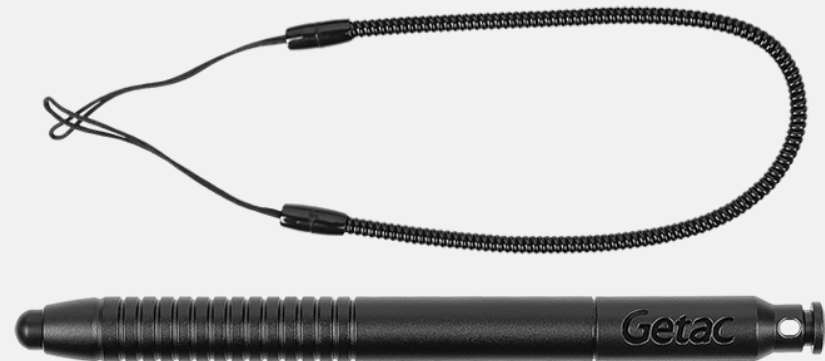

CAPACITIVE STYLUS & TETHER

Features & Benefits

This capacitive hard tip stylus is lightweight and easy to control, allowing smooth and comfortable interaction with the touch screen without worrying about scratching the screen or leaving fingerprints on it. The stylus comes with a detachable tether to keep the stylus attached to the device, so it doesn't get lost or misplaced.

Product Information

Stylus Dimensions : 110mm ; Ø9mm
Tip size : 4mm ; Ø5.5mm
Tether Length : 304mm

SKU ID

GMPSXW
* MOQ : 10pcs