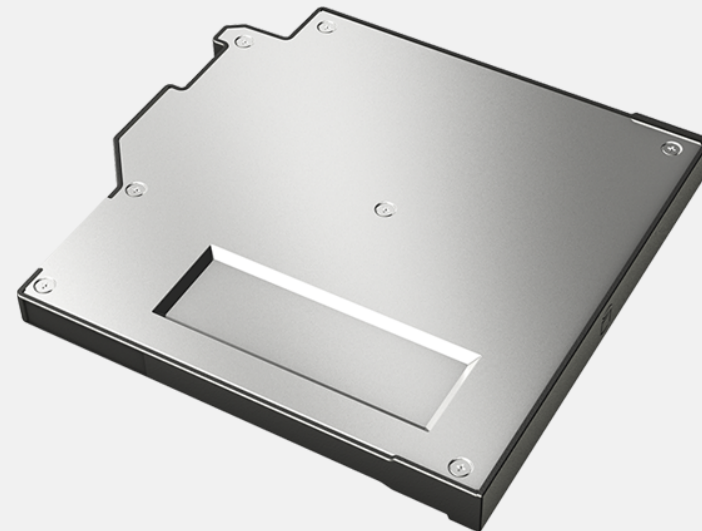

MULTIMEDIA BAY 2ND STORAGE WITH CANISTER

Features & Benefits

Getac S510 second storage with canister is designed to provide you the ease of installation and allow you to remove your confidential data when your device is sent for service.

Product Information

Capacity : SATA 512GB/1TB
Dimension : 120 x 135.5 x 14mm
Weight : 80g

SKU ID

GSR3X7 (512GB SATA SSD)
GSR0X6 (1TB SATA SSD)