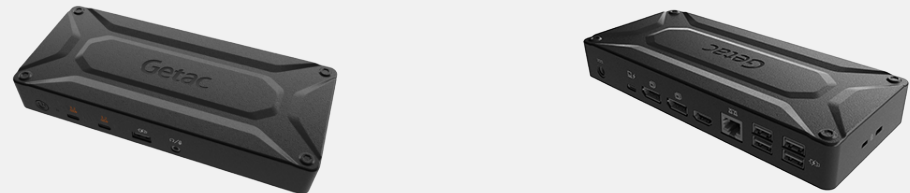

GETAC DS100 USB-C DOCKING STATION

Features & Benefits

The Getac DS100 USB-C Docking Station, featuring a slim and compact design, seamlessly consolidates cables on the workstation. This allows users to swiftly create a personalized workspace and organize their daily office environment. Compatible with various Getac laptop and tablet models, it provides extra connectivity and multiple I/O ports for additional peripherals and data sources. With support for MAC Address Pass-Through, Wake-on-LAN (WoL), and PXE Boot, the DS100 aids IT administrators in maintaining a secure, efficient, and well-managed network infrastructure. (The docking station's performance, including transfer speeds and display capabilities, may be limited by chipset and operating system when used with Getac Android systems. See the user manual for details.)

Product Information

Dimensions: L 207 x W 90 x H 31mm (8.15" x 3.54" x 1.22")

Weight: 335g (0.74lbs)

Power Cable Length: 1.8m (5.9ft)

USB-C Upstream Cable Length: 1m (3.28ft)

I/O Ports: DC in Jack x 1, Audio in/out combo x 1, USB 2.0 x 2, USB 3.2

Gen 1 Type-A x 3, USB 3.2 Gen 2 Type-C x 2, LAN x 1, HDMI 2.0 x 1,

Display port x 2

SKU ID

GDDSE1 (EU Power Cord)

GDDSU1 (US Power Cord)

GDDSK1 (UK Power Cord)

GDDSA1 (AU Power Cord)

GDDSC1 (CHN Power Cord)

GDDST1 (TW Power Cord)

GDDSI1 (IN Power Cord)

(Long production lead time. Estimated ready-to-order date: 2024/12/31)