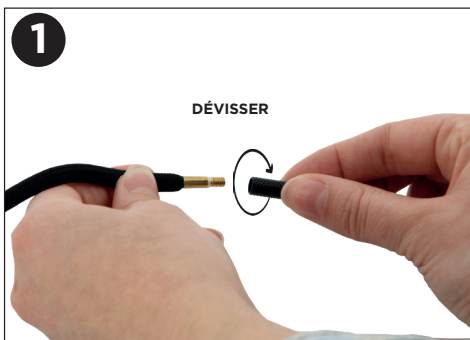

UNIVERSAL REMOVABLE LANYARD FOR SMARTPHONE

Ref. 001340

- + Adjustable lanyard: allows you to wear your device on your shoulder or around your neck
- + Easy to install: slide the tab insert between the case* and the device, then hook the cord into the loop
- + Universal: for all sizes of protective cases for smartphones
- + Practical: with a hook to easily attach / detach the cord
- + Cable compatible: no need to remove the tab insert to charge your smartphone or plug in your headphones
- + Maximum supported weight: 5 kg

NOTICE D'INSTALLATION - CORDON UNIVERSEL AMOVIBLE INSTRUCTIONS FOR USE - UNIVERSAL REMOVABLE LANYARD

1 crochet

1 languette

1 cordon

INSTALLATION DU CROCHET DANS LE CORDON / INSTALLATION OF THE HOOK IN THE CORD

1/ Dévisser un embout du cordon.
Unscrew one end of the cord.

2/ Enlever le cordon du réglleur.
Remove the cord from the adjuster.

3/ Enfiler le crochet dans le cordon.
Insert the hook into the cord.

4/ Repasser le cordon dans le réglleur et revisser l'embout.
Pass the cord back through the adjuster and screw the end cap back on.

INSTALLATION DE LA LANGUETTE ENTRE LA COQUE ET L'APPAREIL / INSTALLATION OF THE TAB INSERT BETWEEN THE CASE AND THE DEVICE

1/ Placer la languette au fond de la coque en faisant sortir l'anneau par l'ouverture pour le chargeur.
Place the tab insert on the bottom of the case with the ring protruding through the opening for the charger.