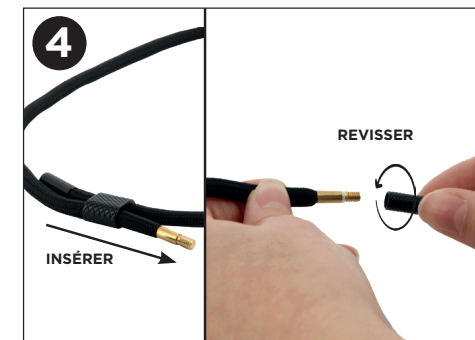

UNIVERSAL REMOVABLE LANYARD FOR SMARTPHONE

Ref. 001340

- + Adjustable lanyard: allows you to wear your device on your shoulder or around your neck
- + Easy to install: slide the tab insert between the case* and the device, then hook the cord into the loop
- + Universal: for all sizes of protective cases for smartphones
- + Practical: with a hook to easily attach / detach the cord
- + Cable compatible: no need to remove the tab insert to charge your smartphone or plug in your headphones
- + Maximum supported weight: 5 kg

NOTICE D'INSTALLATION - CORDON UNIVERSEL AMOVIBLE INSTRUCTIONS FOR USE - UNIVERSAL REMOVABLE LANYARD

1 crochet

1 languette

1 cordon

INSTALLATION DU CROCHET DANS LE CORDON / INSTALLATION OF THE HOOK IN THE CORD

1/ Dévisser un embout du cordon.
Unscrew one end of the cord.

2/ Enlever le cordon du réglleur.
Remove the cord from the adjuster.

3/ Enfiler le crochet dans le cordon.
Insert the hook into the cord.

4/ Repasser le cordon dans le réglleur et revisser l'embout.
Pass the cord back through the adjuster and screw the end cap back on.

INSTALLATION DE LA LANGUETTE ENTRE LA COQUE ET L'APPAREIL / INSTALLATION OF THE TAB INSERT BETWEEN THE CASE AND THE DEVICE

1/ Placer la languette au fond de la coque en faisant sortir l'anneau par l'ouverture pour le chargeur.
Place the tab insert on the bottom of the case with the ring protruding through the opening for the charger.