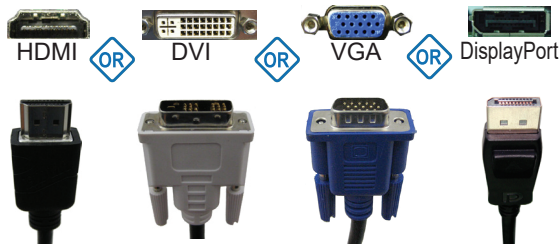

2 - Video

In order to prevent image retention (aka: image sticking, or image burn-in), please use a dynamically changing screensaver or turn off the display when not in use.
Note: Image retention is not covered by your warranty.

No touch driver installation needed
Aucune installation de pilote nécessaire tactile
No hay instalaciones de controlador toque necesario
Kein Touch-Treiber-Installationen notwendig
Nessun driver installazioni tocco necessario