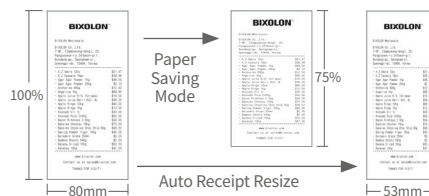

SRP-380

3 inch POS printer

Retail

Restaurants
& Bars

Ticketing

Kiosk

Ultra Reliable and Fast

350
mm/sec

TPH
250Km

Easy Tracking™

Low Maintenance

- Life time indicator enables to check TPH and Auto cutter's life with self-test printing via statistic data
- Easy Tracking™ supports a QR code linking to the technical support micro site on a unique label plate found on the bottom of the printer.

Ensuring Business Continuity

- High reliability of 250km TPH with its auto cutter guaranteed up to 3 million cuts
- Fast speed printing up to 350 mm/sec, 17% faster than other comparable models
- USB V2.0 + Serial, Ethernet, Powered USB, Bluetooth or WLAN

Cost-efficiency

- Various software and firmware settings for paper saving functions
- Paper saving mode, reducing the length of a receipt up to 25%
- Auto receipt resize, 80 - 58mm auto paper reduction function
- Anywhere Anyfont™ (Unicode) removes the need to write multiple code pages for every language
- Compatible with all major operating systems including Android™, iOS™ and Windows® (Apple® MFi certified model)

BIXOLON®
a Better Solution for your Business™