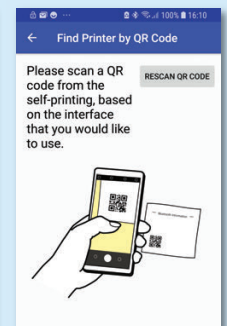

▶ **NEW UTILITIES AVAILABLE for iOS & Android with APP**

Provides easy access to on-line manuals and diagnostic support tools.

MCP UK 8.18

Star Micronics EMEA

Star House, Peregrine Business Park, Gomm Road, High Wycombe, Bucks. HP13 7DL, UK
Tel: +44 (0) 1494 471111 • Fax: +44 (0) 1494 473333 • Email: Sales@Star-EMEA.com

star
www.Star-EMEA.com