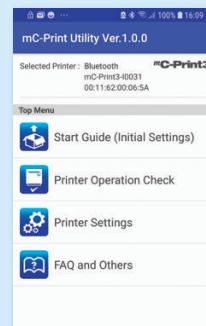

▶ **NEW UTILITIES AVAILABLE for iOS & Android with APP**

Provides easy access to on-line manuals and diagnostic support tools.

MCP UK 8.18

Star Micronics EMEA

Star House, Peregrine Business Park, Gomm Road, High Wycombe, Bucks. HP13 7DL, UK
Tel: +44 (0) 1494 471111 • Fax: +44 (0) 1494 473333 • Email: Sales@Star-EMEA.com

star
www.Star-EMEA.com