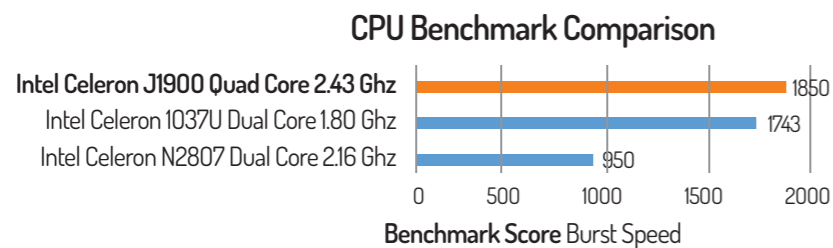

SAM4S TITAN S360 CONNECTIVITY

1. D-SUB 9 Pin COM (Serial) Port. Connect external RS232 devices such as printers & scanners.
2. Audio port (Microphone/Line-Out/Line-In). Connect audio equipment such as speakers.
3. RJ-45 LAN (Ethernet) port. 100/1000Mbps Ethernet Connection.
4. USB 2.0 Port. Connect external USB devices such as USB Barcode Scanners, USB Printers.
5. RJ-45 8 Pin COM (Serial) Port. Connect external RS232 devices such as printers & scanners.
6. D-SUB 15 Pin VGA port. Connect an external monitor.
7. DIN 4 Pin 12V DC Input (Input power connection) Jack is connected to the external power adaptor.
8. 2.5 12V DC Output. Power output for external devices such as a Rear Display.
9. Drawer Voltage Switch. Set as either 12v/24v for cash drawer type.

10. RJ-11 6 Pin Cash Drawer port. Connection for cash drawer.

NOT ILLUSTRATED
HDD/SSD Slot (Rear Cover) Connect Internal 2.5" HDD/SSD. USB Ports (Rear Cover) Connect external USB devices such as USB Barcode Scanners, USB Printers, MSR Reader (Right Side) Fit optional Magnetic Card Reader.

SAM4S TITAN S360 PROCESSOR