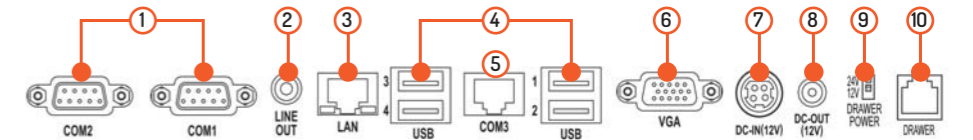

SAM4S Titan S360 2.43Ghz

J1900 CPU / 4GB RAM / 64GB SSD

Incorporating the latest Intel Celeron fanless processors' combines speed and efficiency along with quiet operation the Sam4s Titan S360 is one of the fastest & quietest PC POS terminals in its class.

The Sam4s Titan S360 offers vibrant & precise 15" projected capacitive multi-touch display and is extremely durable in most environments including withstanding water contact, dust & grease (IP55 Rated).

The Sam4s projected (PCT) will activate with either a bare finger or a capacitive stylus preventing users from using pens, credit cards or sharp objects which potentially would reduce the life expectancy of resistive touch panels. In addition the screen has a more vivid & crisp colour enhancing the quality of the POS user interface.

Incorporating the latest Intel Celeron fanless processors' combines speed and efficiency along with quiet operation the Sam4s Titan S360 is one of the fastest & quietest PC POS terminals in its class. Coupled with its on board 64GB SSD, ensures that the solid state drive remains dust free & ingress free, ideal for harsh retail & hospitality environments.

With its spill proof multi-touch bezelless display, ergonomic design and innovative base, the Sam4s Titan S360 is one of the most stylish and aesthetically pleasing point of sale terminals in its class. With either traditional stand or VESA options for wall & pole mount provides greater flexibility of installation.

The Sam4s Titan S360 Touch Screen is supplied with an external power adaptor

Use LCD Rear Customer Displays for Food & Drink Promotions like 'Happy Hour', 'Kids Eat Free' etc.