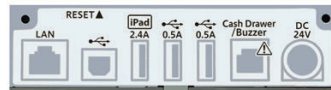

star mC-Print™

Traditional POS or a new Tablet POS Solution?

The new mC-Print2 or 3 has enough interfaces for both!

▶ **Traditional POS**
USB
Ethernet LAN
Cloud

▶ **Tablet POS**
USB for iOS
Ethernet LAN
Cloud
Bluetooth

mC-Print3™

mC-Print2™

Made for
iPad iPhone iPod

Traditional USB & Unique Lightning "Data & Charge" USB Ports

Star's unique iOS Lightning cable port for iPad, iPhone and iPod communication provides device charging as well as direct cable data transfer between Apple iOS devices and the printer – in the same way a traditional USB printer talks to a terminal! This will simplify set-up as well as eliminate the need for pairing and passwords, making life so much easier for employees. Just check your software provider supports direct iOS communication with a Star printer or email support@star-emea.com

Easy Install/Integration

We are always proud to be told that Star provides the best integration tools available and this product will be no exception with standard OPOS, JavaPOS and Windows drivers. Plus the StarPRNT SDK for all Star POS printers has been updated – www.starmicronics.com/support

- ✦ **Simplified provisioning**, using Star supplied native utilities for iOS and Android in addition to web based configuration
- ✦ **Traditional StarPRNT Intelligence driver** for Windows devices will also be available at launch
- ✦ **Easy Bluetooth and Ethernet set-up** including static IP address using Star native mobile utilities
- ✦ **Direct Lightning cable connection** for simultaneous high speed receipt printing, status and charging. All the benefits of a wired printer with the flexibility to undock and sell on the shop floor via Bluetooth or wireless network (check software is integrated)