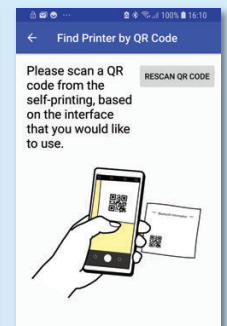

▶ **NEW UTILITIES AVAILABLE for iOS & Android with APP**

Provides easy access to on-line manuals and diagnostic support tools.

MCP UK 8.18

Star Micronics EMEA

Star House, Peregrine Business Park, Gomm Road, High Wycombe, Bucks. HP13 7DL, UK
Tel: +44 (0) 1494 471111 • Fax: +44 (0) 1494 473333 • Email: Sales@Star-EMEA.com

star
www.Star-EMEA.com