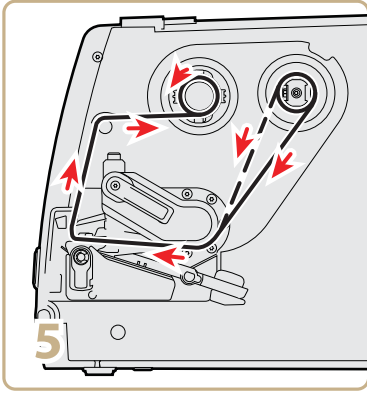

PM43 and PM43c Collapsible Core Instructions

P/N 943-328-001

Intermec

Worldwide Headquarters
6001 36th Avenue West
Everett, Washington 98203
U.S.A.

tel 425.348.2600

fax 425.355.9551

www.intermec.com

© 2011 Intermec Technologies Corporation. All rights reserved.