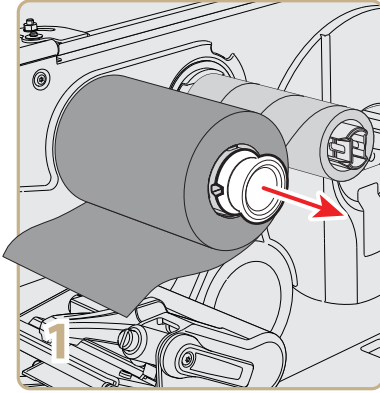

PM43 and PM43c Collapsible Core Instructions

P/N 943-328-001

Intermec

Worldwide Headquarters
6001 36th Avenue West
Everett, Washington 98203
U.S.A.

tel 425.348.2600

fax 425.355.9551

www.intermec.com

© 2011 Intermec Technologies Corporation. All rights reserved.