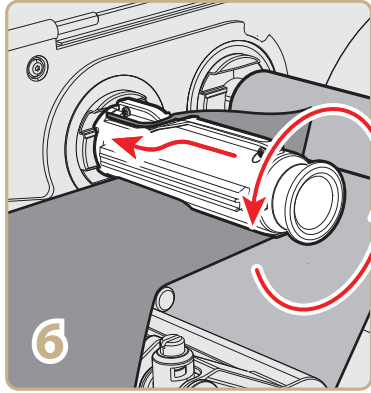

PM43 and PM43c Collapsible Core Instructions

P/N 943-328-001

Intermec

Worldwide Headquarters
6001 36th Avenue West
Everett, Washington 98203
U.S.A.

tel 425.348.2600

fax 425.355.9551

www.intermec.com

© 2011 Intermec Technologies Corporation. All rights reserved.