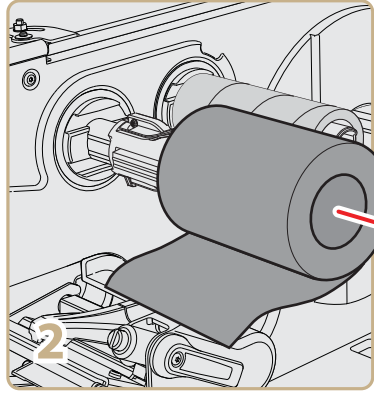

PM43 and PM43c Collapsible Core Instructions

P/N 943-328-001

Intermec

Worldwide Headquarters
6001 36th Avenue West
Everett, Washington 98203
U.S.A.

tel 425.348.2600

fax 425.355.9551

www.intermec.com

© 2011 Intermec Technologies Corporation. All rights reserved.