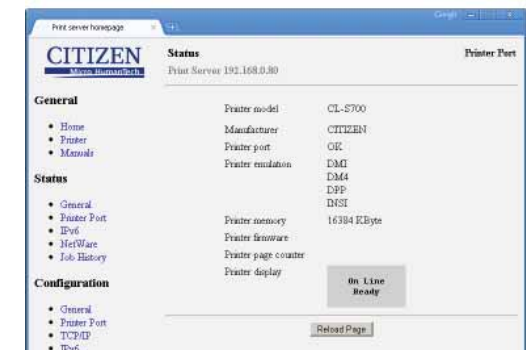

Web configuration

Easily configure and set up all network cards via the integrated web page as well as viewing printer status and setting up automatic error message notifications, if required.

v1.00 170210